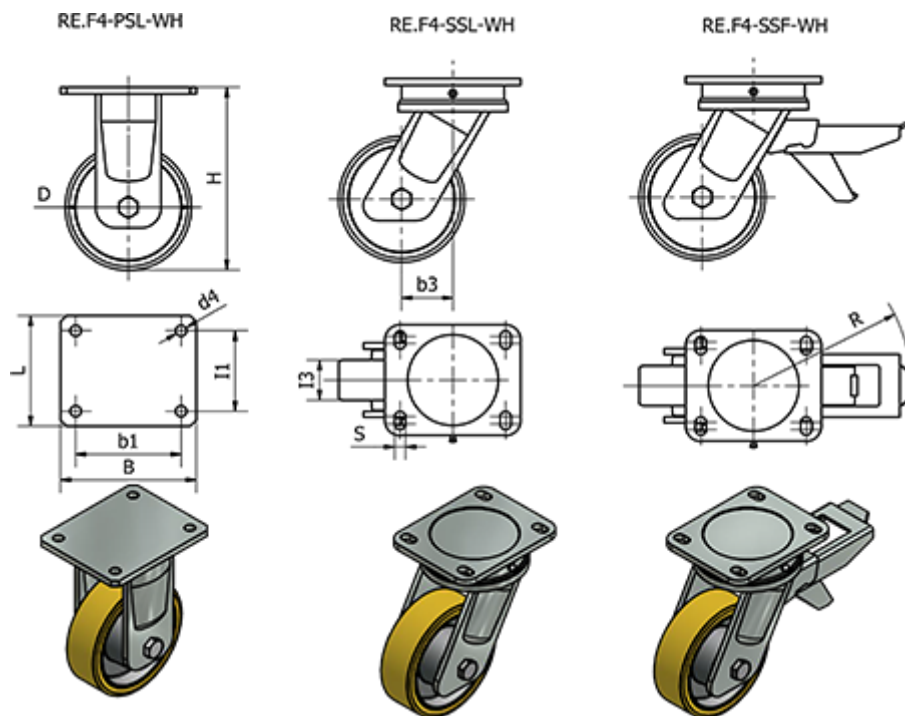

Article number: 2314451448

Description: E+G Cast iron wheel 451448
RE.F4-200-SSF-WH - Turning plate w/brake

Measures

B	= 135	I1	= 80
b1	= 105	I3	= 50
b3	= 70	L	= 110
Code	= 451448	R	= 157
D	= 200	Rolling resistance (N)	= 3800
d4	= -	s	= 11
Dynamic carrying capacity (N)	= 9000	Type	= RE.F4-200-SSF-WH
H	= 252	Weight (g)	= 6770